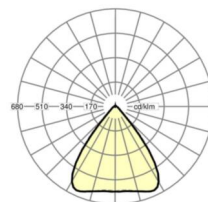

CHARACTERISTICS

Order number	18534304100
EAN number	4020863357963
Commodity code	94051190
Certification mark	IP 20, Protection class I, ENEC10 VDE, F, HACCP DIN10500/Food/IFS-application-related suitability/BRC, Indoor, CE
Impact resistance (IK rating)	IK03 (-20°C bis 35°C)
Ambient temperatur	ta -20°C to 35°C
Warranty period	5 years
State funding programs	BEG - Federal funding for efficient buildings (valid only for Germany)

ELECTRICAL ENGINEERING

Controller	Electronic driver (1 pcs.)
System output	53W
Mains voltage	230V/50Hz
Energy efficiency class/light source	C

LIGHTING TECHNOLOGY

Placement	LED, Colour rendering/Light colour CRI ≥ 80 / 4000K
Colour tolerance (MacAdam)	3SDCM
Photobiological safety (Luminaire)	RG1
Nominal luminous flux	9244lm
LED service life	50000h L80/B10 (Tq 35°C)
Luminaire luminous efficiency	176lm/W
Beam angle	80° (C0) / 80° (C90)
UGR lat./long.	19.6 / 19.8

MECHANICS

Housing colour	traffic white RAL 9016
Dimensions (LxWxH/DxH)	1531mm x 55mm x 37mm
Weight (net)	1.9kg
Type of installation	Mounting rail system installation

Dimensions

L	1531 mm	Length
B	55 mm	Width
H	37 mm	Height

DEEP-LINK

<https://www.regiolux.de/en/article/18534304100>

Reference	LED 9000lm 840
ηLB	100 %
Φ ↓/↑	98 % / 2 %
UGR lat./long.	19.6 / 19.8